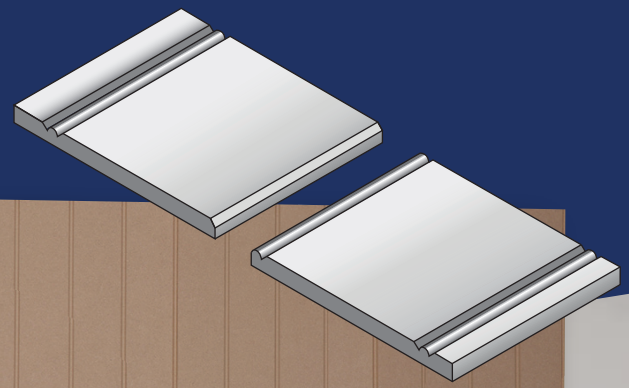

Unique Designed Panels Crafted By

Supplied in
packet of
9 panels

**PANEL
FAST**

Easy-fit
decor panel

PANEL FAST - EASY-FIT DÉCOR PANEL

Strong yet lightweight, our range of Panel Fast boards are a cost-effective and stylish solution for an inexpensive makeover.

Panels can easily be fitted to walls with quick-grab adhesive to simply transform any space and create beautiful and professional results.

Choose from a range of classic or contemporary designs.

Description	Standard Option	Alternative Options*
MDF Type	Moisture resistant	-
Portrait only	810mm x 400mm	1200mm x 400mm 2440mm x 400mm
Thickness	4mm	-
Groove	Richmond & Vee-90	
Edge	Split profile	-
Finish	Unprimed only	-

STANDARD PROFILES

Richmond

Vee-90

EDGE FORMATS

Split profile

* Alternative options are made to order and a minimum quantity may apply. Enquire for details.