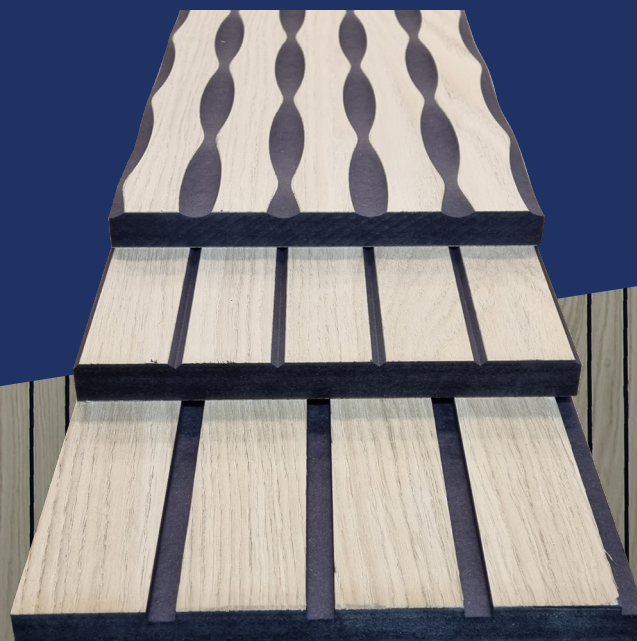

## DOUBLE DECOR

Matchboard are excited to introduce their latest product in their decorative wall panelling range. Known as the Double Decor this range comprises of a choice of wood veneers applied to black MDF and can be routed with a choice of grooves or designs to create a modern alternative wall panel, easily installed to transform any residential or commercial space.

The natural wood characteristics of the veneer compliment a range of interior styles offering a warm and sophisticated high end look. Currently stocking Oak on Black as shown, alternative veneers on a black MDF background will soon be available.

Use single panels of our Double Decor to create a 'designer-look' surround to a fire place, TV or bed headboard or cover an entire wall for a stunning contemporary statement.

An ideal option for original and unconventional internal decorative solutions.

From traditional elegance to clean contemporary finishes, Matchboard allows you to create beautiful, professional and stylish results quickly and efficiently every time.

Description	Standard Option	Alternative Options*
MDF Type (Core 9,12,18mm)	Pre-coloured Black	-
Veneer	Oak	Other veneers on request
Dimensions	2440x1200mm, 3050x1200mm <sup>(12mm only)</sup>	600mm
Thickness	9/10, 12/13 & 18/19mm	-
Edge	Split profile	T&G, Halflap
Profiles	Vee-90 (7x3.5), Fairfax (12x4)	By arrangement. See our website
Spacing	40 & 100mm (nominal)	By arrangement