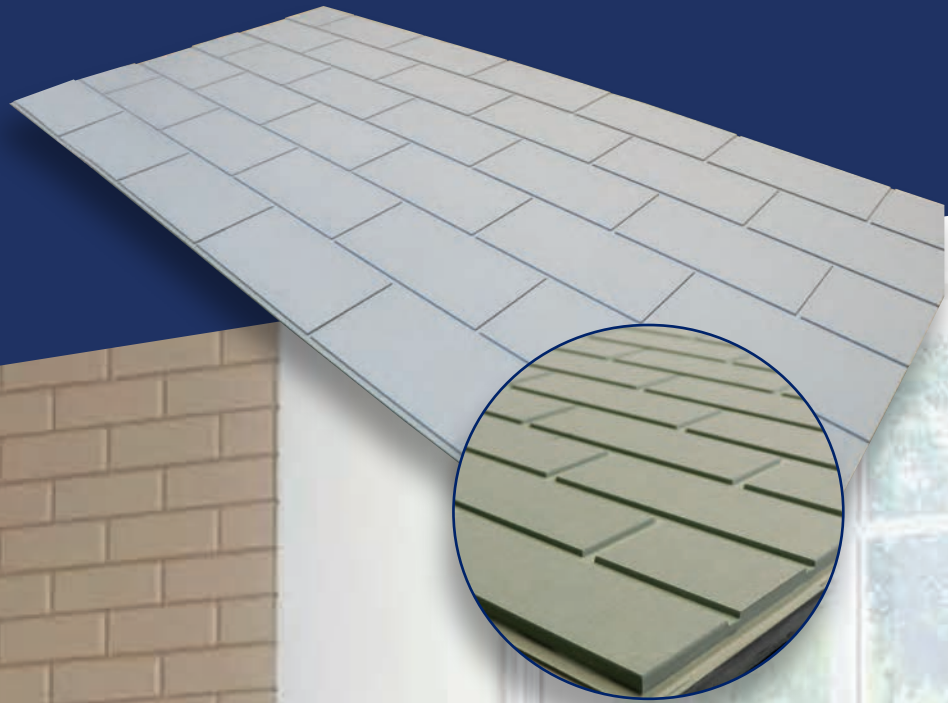

Unique Designed Panels Crafted By

Replica effect
decor panel

FX REPLICA EFFECT - DÉCOR PANELS

Produce stunning and realistic architectural effects with our range of lifelike imitation panels that are indistinguishable from the real thing.

FX is the ideal solution for creating quick and cost effective results. Panels are available in a wide range of replica effects including brick, block, tile, plank & ship-lap plus many more. Refer to our website for our gallery of designs.

Description	Standard Options	Alternative Options*
MDF Type	MR	Deep rout, MF HD
Portrait Dimensions	2400mm x 1220mm (Approx.)	By arrangement
Landscape Dimensions	1200mm x 2400mm (Approx.)	By arrangement
Thickness	9mm & 12mm	18mm
Edge	Split profile	Interlocking (on request)
Finish	Raw	Primed
Design	All designs made to order: Block, ship-lap, brick, tile & plank	

* Alternative options are made to order and a minimum quantity may apply. Enquire for details.

PROFILES

Brick

Tile

Block

Shiplap