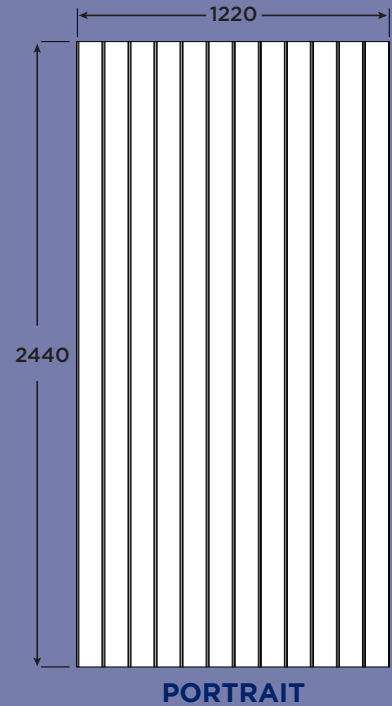

MATCHBOARD
Inspirational
WALL PANELLING

PANEL ORIENTATION

EDGE DETAILS

SPLIT PROFILE

BUTT EDGE

HALF LAP

T & G

SURE GRIP
SCREW HOLES ADDED
BY THE FITTERS

ONLY AVAILABLE ON 620mm WIDE BOARDS (600mm coverage)