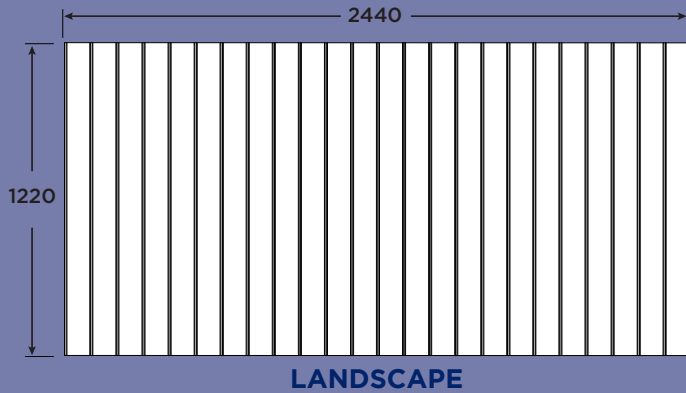

MATCHBOARD
Inspirational
WALL PANELLING

PANEL ORIENTATION

EDGE DETAILS

SPLIT PROFILE

BUTT EDGE

HALF LAP

T & G

SURE GRIP
SCREW HOLES ADDED
BY THE FITTERS

ONLY AVAILABLE ON 620mm WIDE BOARDS (600mm coverage)